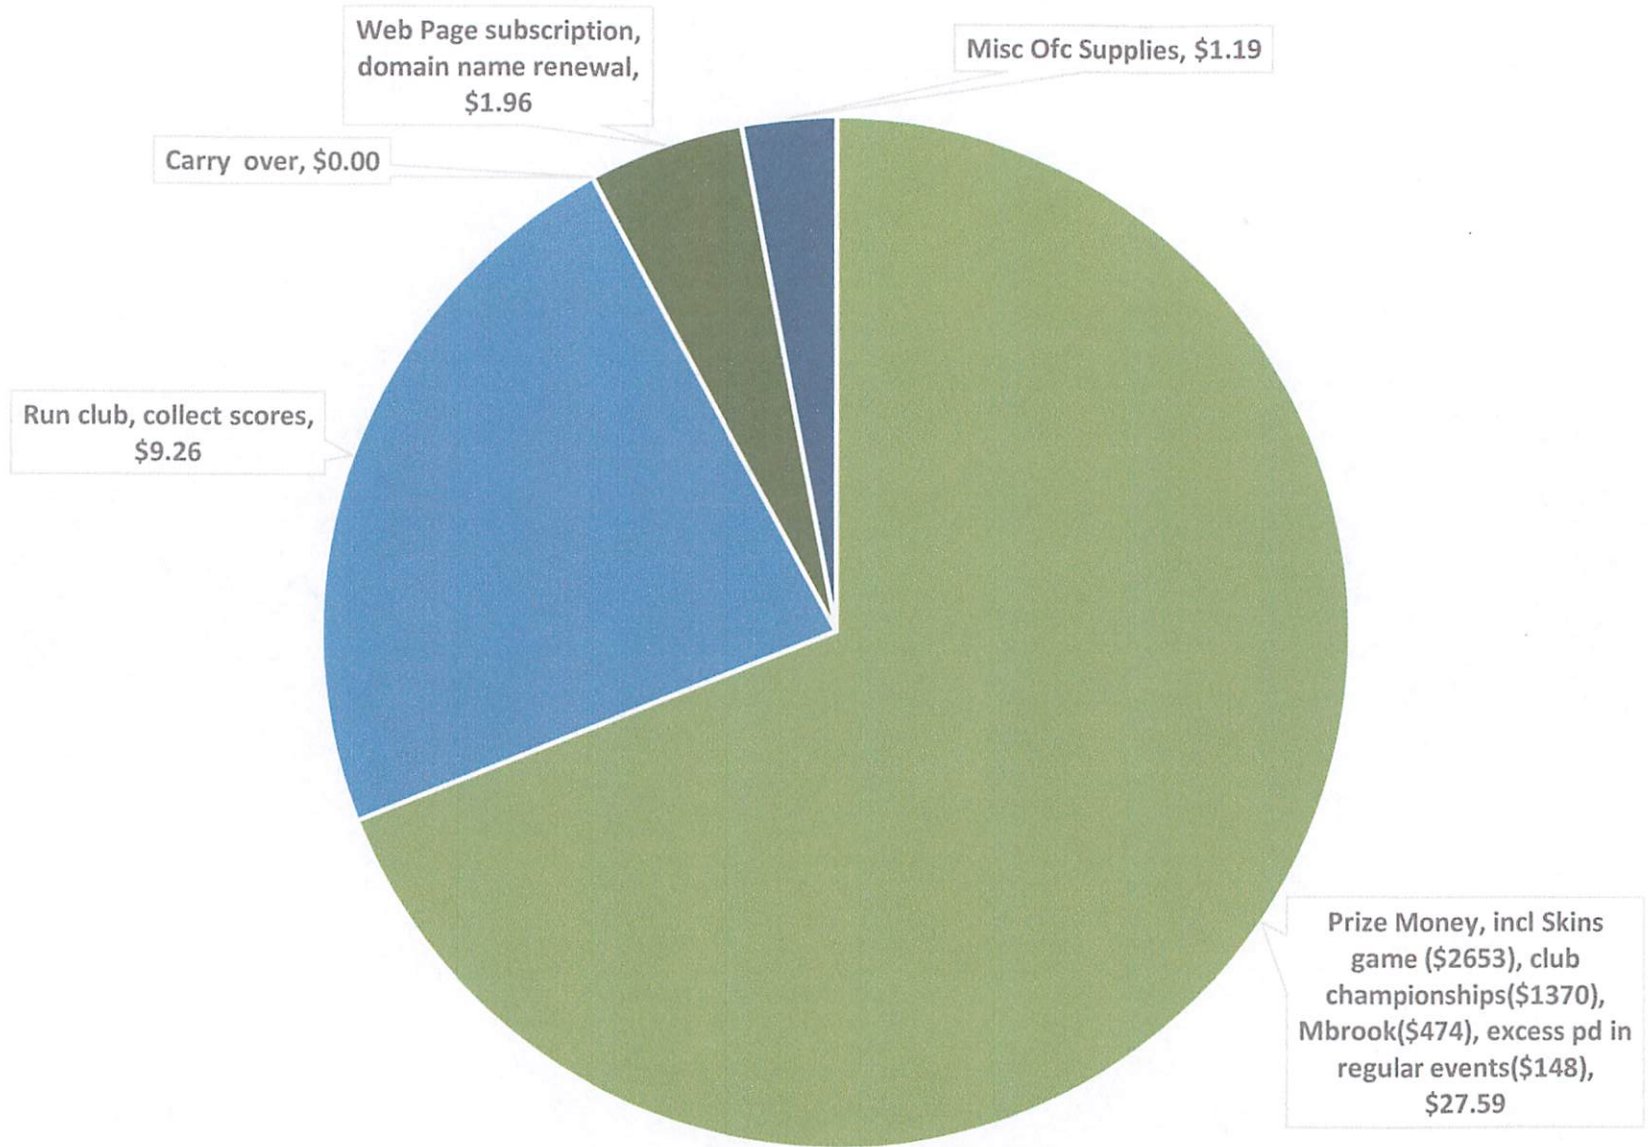

2018 - WHERE OUR $40 DUES WENT

BROWN DEER SENIORS MEMBERSHIP

	2013	2014	2015	2016	2017	2018
Total Number of Members	118	126	144	144	168	168
New members	14	18	25	18	35	25
Members dropped out	10	10	7	18	11	23

EVENTS PLAYED

Played 20 or more events	30	17	24	35	45	34
Played 10 or more events	90	95	97	107	124	123
Played between 1 and 9 events	17	22	33	19	29	41
Played no events	<u>11</u>	<u>9</u>	<u>14</u>	<u>18</u>	<u>15</u>	<u>4</u>
	118	126	144	144	168	168

YEAR JOINED CLUB

Joined from 2001 to 2004	39	38	38	36	33	27
Joined from 2005 to 2008	35	30	30	25	24	22
Joined from 2009 to 2013	<u>44</u>	<u>58</u>	<u>76</u>	37	34	30
Joined from 2014 to 2018				<u>46</u>	<u>77</u>	<u>89</u>
	118	126	144	144	168	168

MEMBER AGES

Over 80 years old	12	13	18	17	23	19
70 to 79 years old	48	51	52	53	60	68
60 to 69 years old	48	54	63	62	71	71
49 to 60 years old	<u>10</u>	<u>8</u>	<u>11</u>	<u>12</u>	<u>14</u>	<u>10</u>
	118	126	144	144	168	168

Average age	69.8	70.5	70.4	70.7	70.4	70.5

NET PRIZE MONEY, (Winnings less entries)

Won $200 or more	1	5	5	5	5	13
Won $150 to $199	2	4	3	4	10	6
Won $100 to $149	7	8	8	17	18	14
Won $50 to $99	15	14	21	15	19	23
Won 0 to $49	37	25	45	45	49	36
Lost $1 to $49	29	35	36	35	38	39
Lost $50 to $99	15	21	20	18	23	26
Lost $100 or more	<u>1</u>	<u>5</u>	<u>6</u>	<u>5</u>	<u>6</u>	<u>11</u>
	107	117	144	144	168	168

DEMERITS

Dropping After Pairings Issued

Members dropping one or more times	84
Number dropping twice	22
Number dropping more than twice	12

No Shows

Members with at least one no show	51
Members with 2 no shows	11
Members with 3 no shows	6
Members with 4 no shows	1