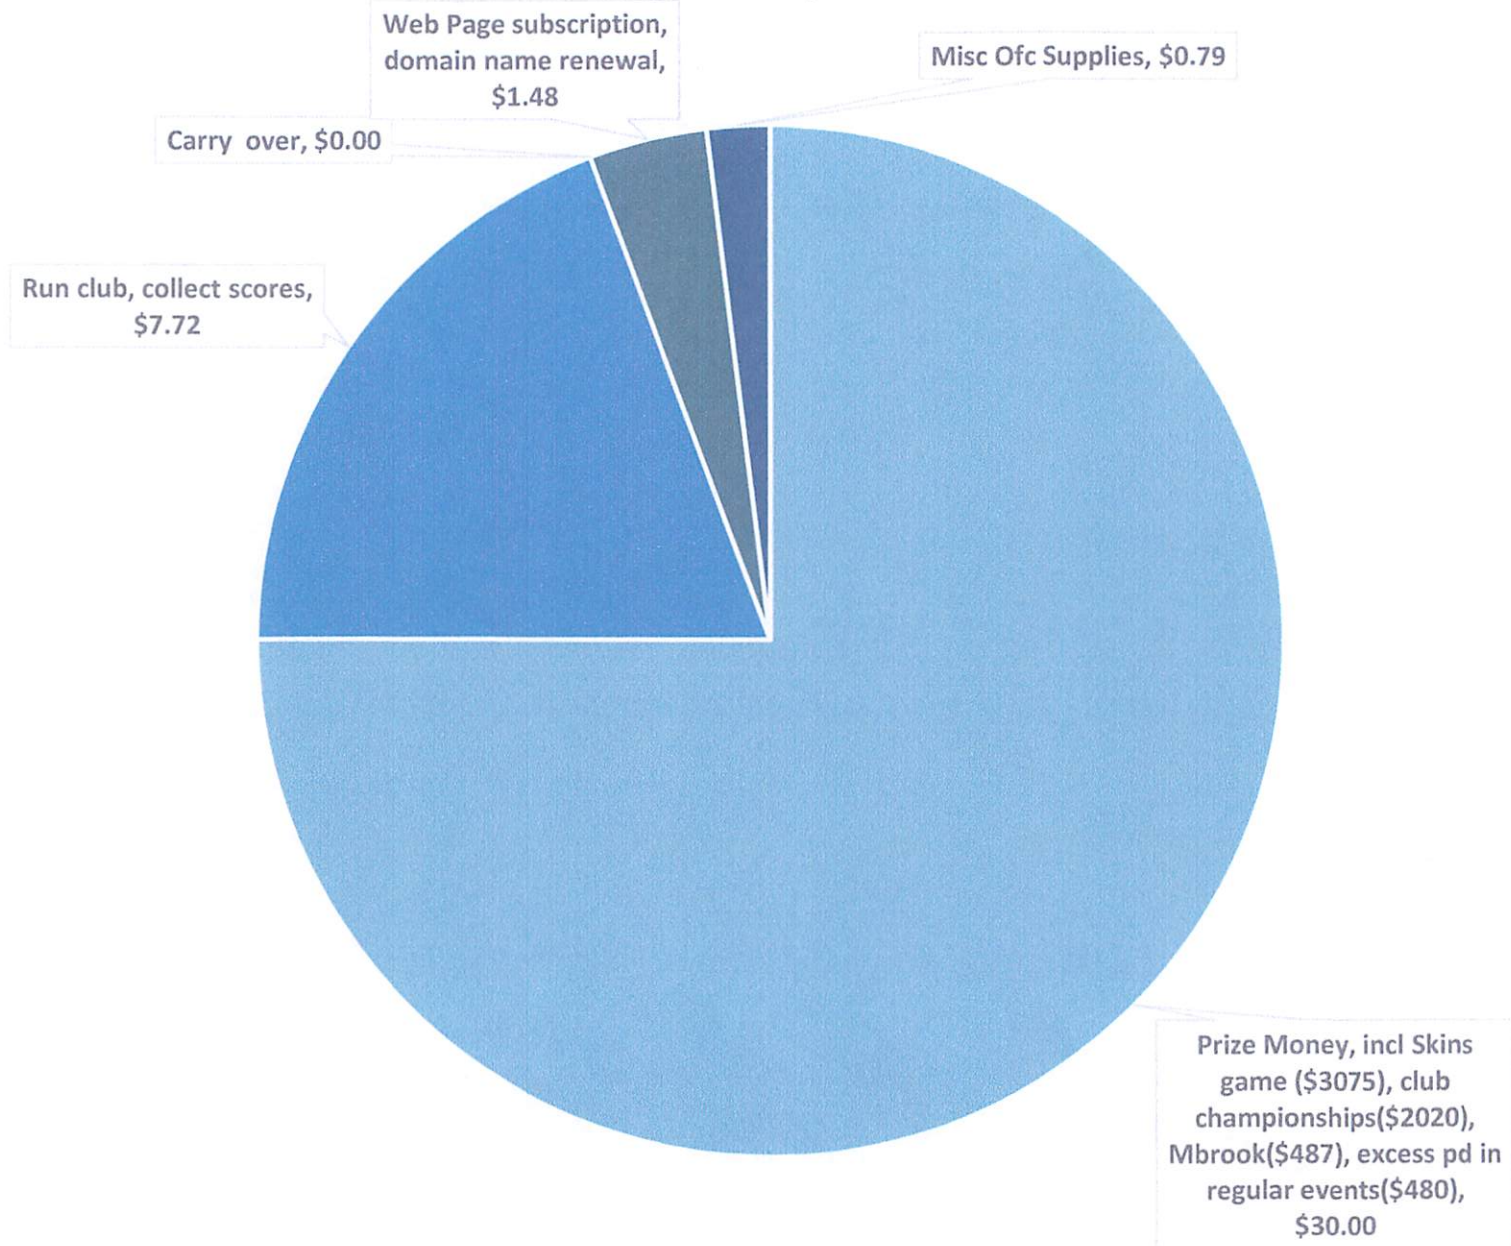

BALANCE 11/2/2019

\$23,606.59

2019 - WHERE OUR \$40 DUES WENT

BROWN DEER SENIORS MEMBERSHIP

	2013	2014	2015	2016	2017	2018	2019
Total Number of Members	118	126	144	144	168	168	190
New members	14	18	25	18	35	25	29
Members dropped out	10	10	7	18	11	23	9