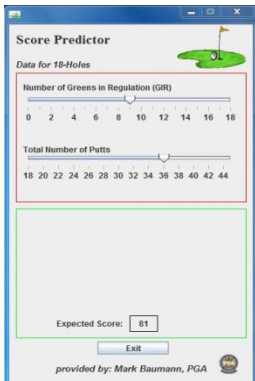

swingbyte

Dr Club Speed 101 mph
Ball Speed 149 mph
S Direction
Smash Factor 1.47
Launch Angle 15.90
Spin 3518 rpm
Distance 260 Yards

REST RIFE

Providing Unique Group and Individual Golf Experiences

LieMaster GT