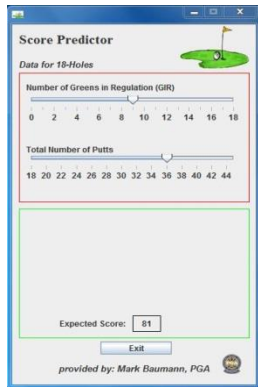

EAGLE & TARA

GOLF THE HILLS

PGA Pro
The  of golf

Mark Baumann, PGA

Dr Club Speed 101 mph
Ball Speed 149 mph
Distance 260 Yards
S Direction
Smash Factor 1.47
Launch Angle 15.90
Spin 3518 rpm

REST RIFE

LieMaster GT